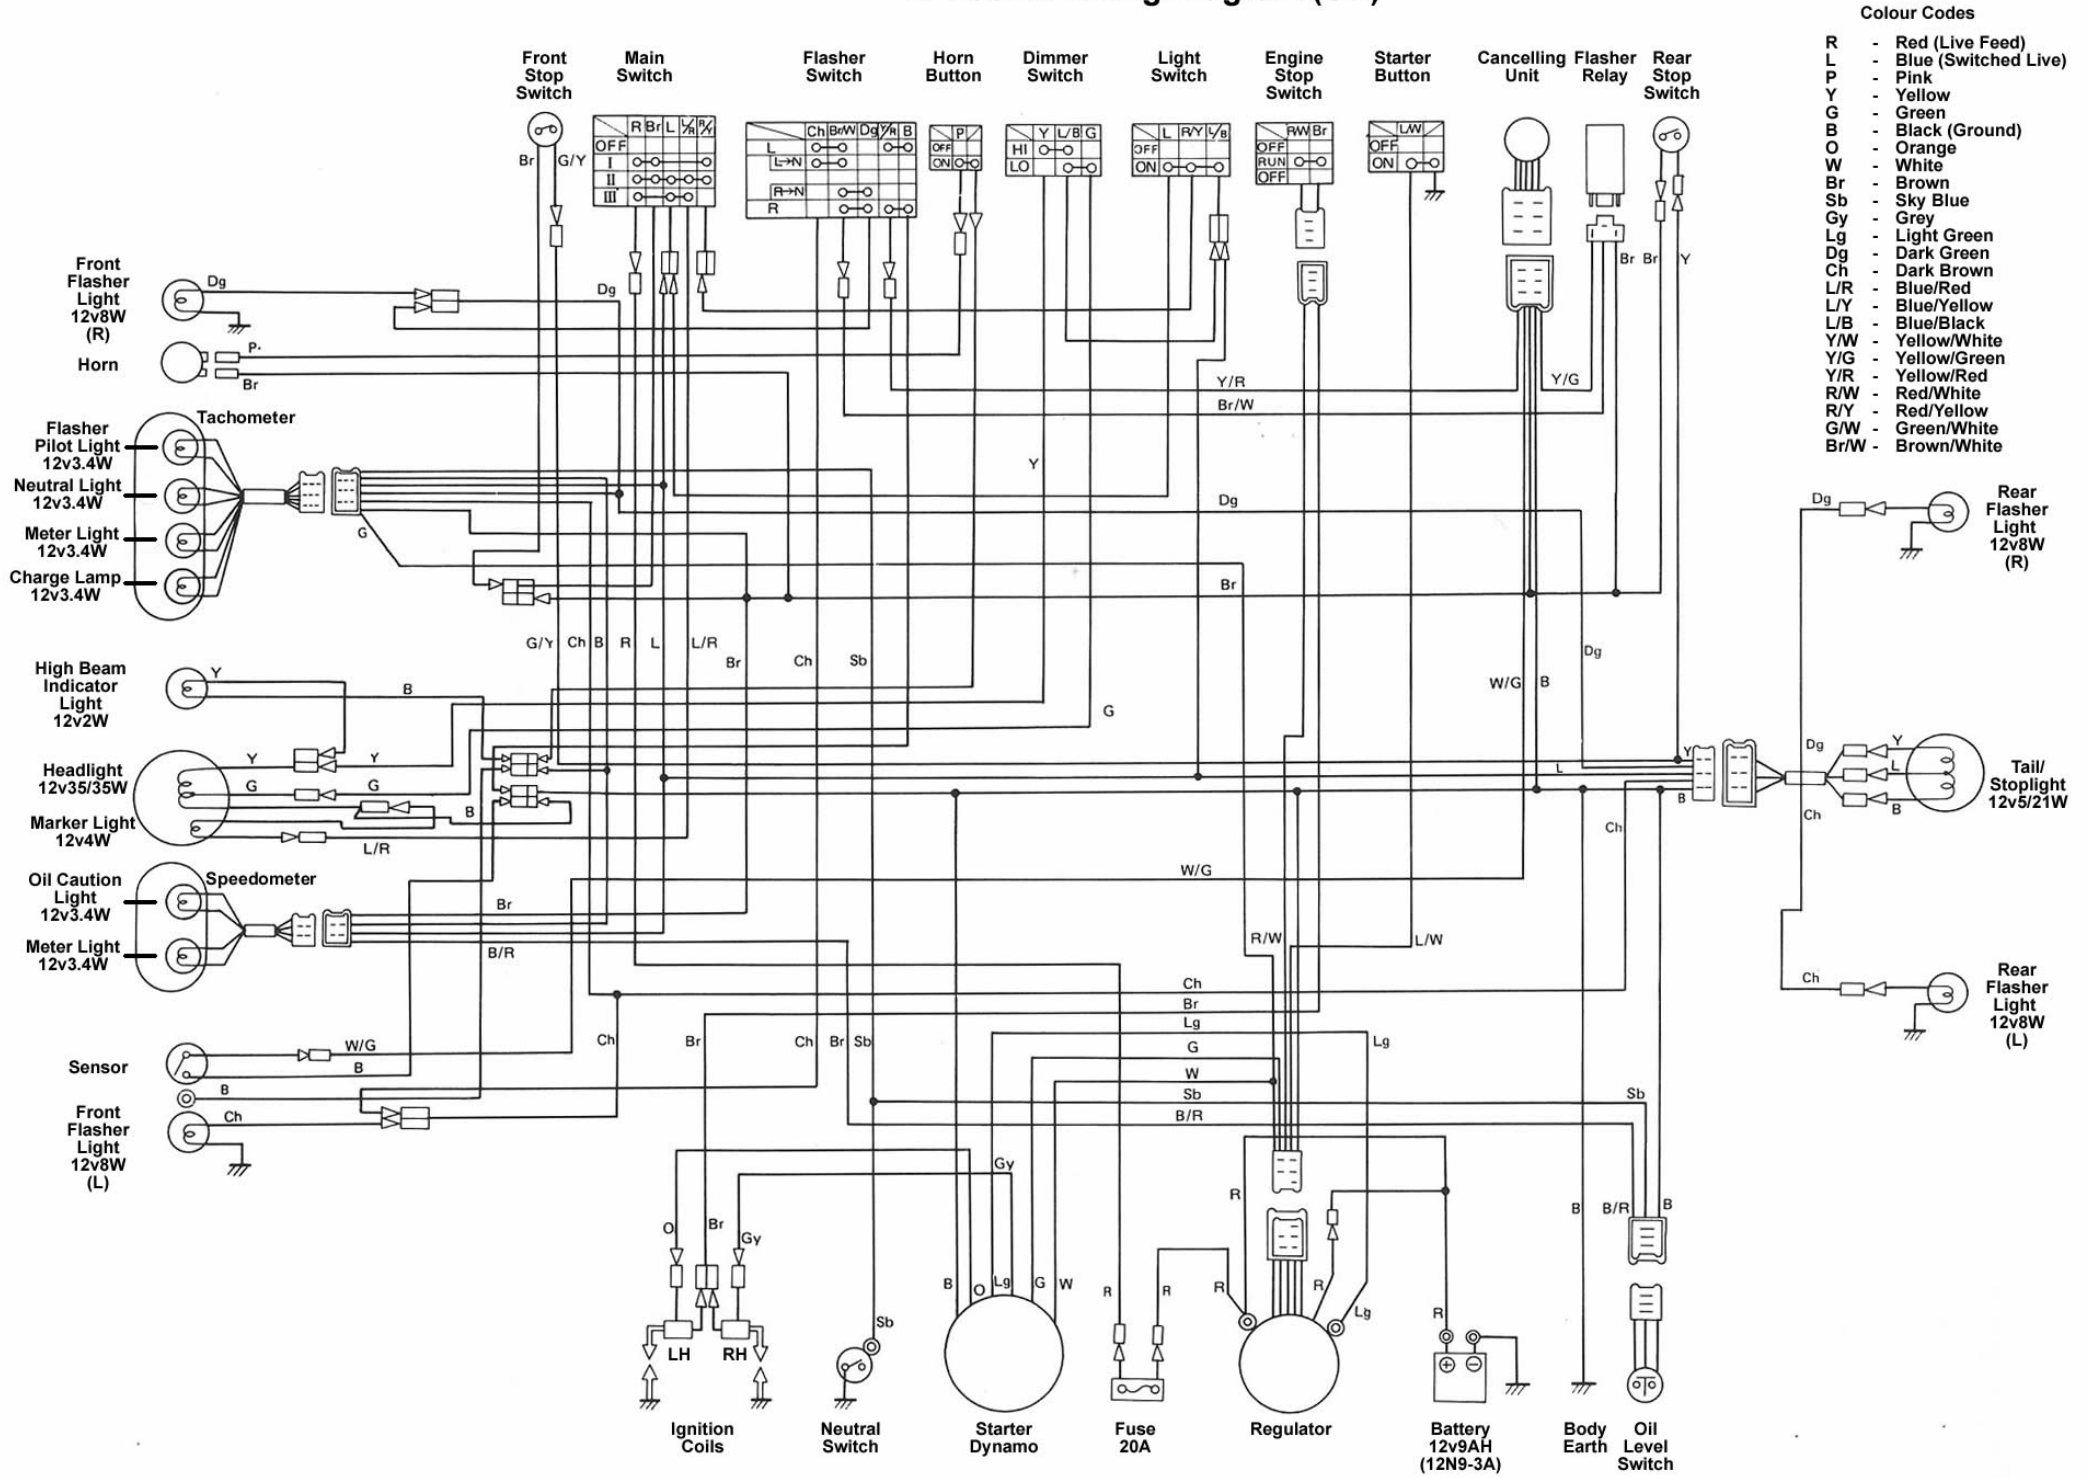

# RD200DX Wiring Diagram (UK)

- Colour Codes**
- R - Red (Live Feed)
  - L - Blue (Switched Live)
  - P - Pink
  - Y - Yellow
  - G - Green
  - B - Black (Ground)
  - O - Orange
  - W - White
  - Br - Brown
  - Sb - Sky Blue
  - Gy - Grey
  - Lg - Light Green
  - Dg - Dark Green
  - Ch - Dark Brown
  - L/R - Blue/Red
  - L/Y - Blue/Yellow
  - L/B - Blue/Black
  - Y/W - Yellow/White
  - Y/G - Yellow/Green
  - Y/R - Yellow/Red
  - R/W - Red/White
  - R/Y - Red/Yellow
  - G/W - Green/White
  - Br/W - Brown/White